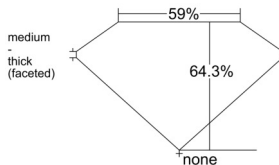

GIA®

FACSIMILE

GIA REPORT 7531076175

Verify this report at GIA.edu

GIA NATURAL DIAMOND DOSSIER®

August 08, 2025
GIA Report Number 7531076175
Shape and Cutting Style ..... Oval Brilliant
Measurements ..... 6.21 x 4.41 x 2.83 mm

GRADING RESULTS

Carat Weight ..... 0.50 carat
Color Grade ..... E
Clarity Grade VS2

ADDITIONAL GRADING INFORMATION

Polish ..... Excellent
Symmetry ..... Very Good
Fluorescence ..... Strong Blue
Clarity Characteristics ..... Crystal, Cloud
Inscription(s): GIA 7531076175

PROPORTIONS

Profile not to actual proportions

GRADING SCALES

GIA COLOR SCALE		GIA CLARITY SCALE	
COLORLESS	D	VERY VERY SLIGHTLY INCLUDED	FLAWLESS
	E		INTERNALLY FLAWLESS
	F		VVS₁
	G		VVS₂
	H		VS₁
	I		VS₂
	J		SI₁
	K		SI₂
	L		I₁
	M		I₂
NEAR COLORLESS	N	SLIGHTLY INCLUDED	I₃
	O		
	P		
	Q		
FAINT	R		
	S		
	T		
	U		
VERT LIGHT	V		
	W		
	X		
	Y		
LIGHT	Z