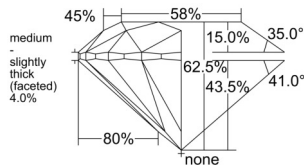

GIA®

FACSIMILE

GIA REPORT 7528982453

Verify this report at GIA.edu

GIA NATURAL DIAMOND DOSSIER®

July 31, 2025
GIA Report Number 7528982453
Shape and Cutting Style ..... Round Brilliant
Measurements ..... 5.03 - 5.08 x 3.16 mm

GRADING RESULTS

Carat Weight ..... 0.50 carat
Color Grade ..... G
Clarity Grade VVS1
Cut Grade ..... Excellent

ADDITIONAL GRADING INFORMATION

Polish ..... Excellent
Symmetry ..... Excellent
Fluorescence ..... None
Clarity Characteristics ..... Pinpoint
Inscription(s): GIA 7528982453

PROPORTIONS

GRADING SCALES

GIA COLOR SCALE	GIA CLARITY SCALE	GIA CUT SCALE	
D	FLAWLESS	EXCELLENT	
E	INTERNALLY FLAWLESS		
F		VVS₁	VERY GOOD
G	VVS₂		
H	VS₁	GOOD	
I	VS₂		
J	SI₁	FAIR	
K	SI₂		
L	I₁	POOR	
M	I₂		
N	I₃		
O			
P			
Q			
R			
S			
T			
U			
V			
W			
X			
Y			
Z