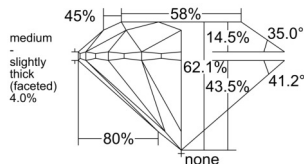

GIA®

FACSIMILE

GIA REPORT

7528887941

Verify this report at GIA.edu

GIA NATURAL DIAMOND DOSSIER®

July 22, 2025
GIA Report Number 7528887941
Shape and Cutting Style ..... Round Brilliant
Measurements ..... 5.16 - 5.19 x 3.22 mm

GRADING RESULTS

Carat Weight ..... 0.53 carat
Color Grade ..... H
Clarity Grade VS2
Cut Grade ..... Excellent

ADDITIONAL GRADING INFORMATION

Polish ..... Excellent
Symmetry ..... Excellent
Fluorescence ..... None
Clarity Characteristics ..... Cloud, Crystal, Needle
Inscription(s): GIA 7528887941

PROPORTIONS

Profile to actual proportions