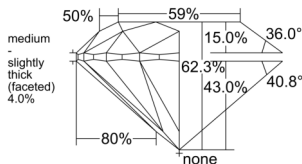

GIA®

FACSIMILE

GIA REPORT 7528882590

Verify this report at GIA.edu

GIA NATURAL DIAMOND DOSSIER®

July 25, 2025
GIA Report Number 7528882590
Shape and Cutting Style ..... Round Brilliant
Measurements ..... 5.49 - 5.54 x 3.43 mm

GRADING RESULTS

Carat Weight ..... 0.65 carat
Color Grade ..... G
Clarity Grade VVS1
Cut Grade ..... Excellent

ADDITIONAL GRADING INFORMATION

Polish ..... Excellent
Symmetry ..... Excellent
Fluorescence ..... Medium Blue
Clarity Characteristics ..... Pinpoint, Feather
Inscription(s): GIA 7528882590

PROPORTIONS

Profile to actual proportions