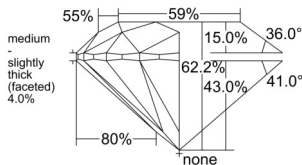

GIA®

FACSIMILE

GIA REPORT 7528880111

Verify this report at GIA.edu

GIA NATURAL DIAMOND DOSSIER®

July 23, 2025
GIA Report Number 7528880111
Shape and Cutting Style ..... Round Brilliant
Measurements ..... 6.27 - 6.31 x 3.92 mm

GRADING RESULTS

Carat Weight ..... 0.96 carat
Color Grade ..... E
Clarity Grade VVS1
Cut Grade ..... Excellent

ADDITIONAL GRADING INFORMATION

Polish ..... Excellent
Symmetry ..... Excellent
Fluorescence ..... Medium Blue
Clarity Characteristics ..... Pinpoint
Inscription(s): GIA 7528880111

PROPORTIONS

GRADING SCALES

GIA COLOR SCALE	GIA CLARITY SCALE	GIA CUT SCALE	
D	FLAWLESS	EXCELLENT	
E	INTERNALLY FLAWLESS		
F		VVS₁	VERY GOOD
G	VVS₂		
H	VS₁	GOOD	
I	VS₂		
J	SI₁	FAIR	
K	SI₂		
L	I₁	POOR	
M			
N			
O	I₂		
P			
Q			
R	I₃		
S			
T			
U			
V			
W			
X			
Y			
Z