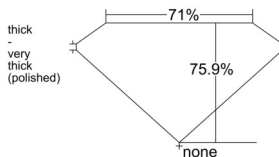

GIA®

FACSIMILE

GIA REPORT

7528793697

Verify this report at GIA.edu

GIA NATURAL DIAMOND DOSSIER®

July 16, 2025
GIA Report Number 7528793697
Shape and Cutting Style ..... Square Modified Brilliant
Measurements ..... 5.13 x 4.96 x 3.76 mm

GRADING RESULTS

Carat Weight ..... 0.90 carat
Color Grade ..... J
Clarity Grade VS2

ADDITIONAL GRADING INFORMATION

Polish ..... Excellent
Symmetry ..... Excellent
Fluorescence ..... None
Clarity Characteristics..... Cloud, Crystal, Feather
Inscription(s): GIA 7528793697

PROPORTIONS

Profile not to actual proportions

GRADING SCALES

GIA COLOR SCALE		GIA CLARITY SCALE			
COLORLESS	D	VERY VERY SLIGHTLY INCLUDED	FLAWLESS		
	E		INTERNALLY FLAWLESS		
	F	VERY SLIGHTLY INCLUDED	VVS₁		
	G		VVS₂		
	H		VS₁		
	NEAR COLORLESS	I	SLIGHTLY INCLUDED	VS₂	
		J		SI₁	
		FAINT	K	INCLUDED	SI₂
			L		I₁
			M		I₂
VERT LIGHT	N	LIGHT	I₃		
	O				
	P				
	Q				
	R