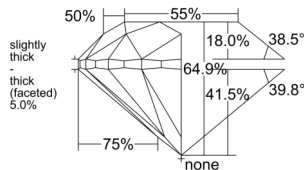

GIA®

FACSIMILE

GIA REPORT 7528788245

Verify this report at GIA.edu

GIA NATURAL DIAMOND DOSSIER®

July 14, 2025
GIA Report Number **7528788245**
Shape and Cutting Style ..... **Round Brilliant**
Measurements ..... **5.45 - 5.54 x 3.57 mm**

GRADING RESULTS

Carat Weight ..... **0.70 carat**
Color Grade ..... **K**
Clarity Grade **VVS1**
Cut Grade ..... **Very Good**

ADDITIONAL GRADING INFORMATION

Polish ..... **Excellent**
Symmetry ..... **Very Good**
Fluorescence ..... **None**
Clarity Characteristics ..... **Feather**
Inscription(s): **GIA 7528788245**

PROPORTIONS

Profile to actual proportions