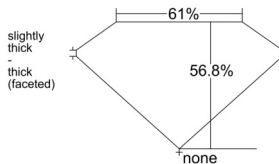

GIA®

FACSIMILE

GIA REPORT 7528783092

Verify this report at GIA.edu

GIA NATURAL DIAMOND DOSSIER®

July 14, 2025
GIA Report Number 7528783092
Shape and Cutting Style ..... Heart Brilliant
Measurements ..... 5.03 x 5.73 x 3.26 mm

GRADING RESULTS

Carat Weight ..... 0.55 carat
Color Grade ..... E
Clarity Grade VS1

ADDITIONAL GRADING INFORMATION

Polish ..... Excellent
Symmetry ..... Excellent
Fluorescence ..... Faint
Clarity Characteristics..... Crystal, Pinpoint
Inscription(s): GIA 7528783092

PROPORTIONS

Profile not to actual proportions

GRADING SCALES

GIA COLOR SCALE		GIA CLARITY SCALE			
COLORLESS	D	VERY VERY SLIGHTLY INCLUDED	FLAWLESS		
	E		INTERNALLY FLAWLESS		
	F	VERY SLIGHTLY INCLUDED	VS₁		
	G		VS₂		
	H		VS₁		
	NEAR COLORLESS	I	SLIGHTLY INCLUDED	SI₁	
		J		SI₂	
		FAINT	K	INCLUDED	I₁
			L		I₂
			M		I₃
VERT LIGHT	N		LIGHT		
	O				
	P				
	Q				
	R