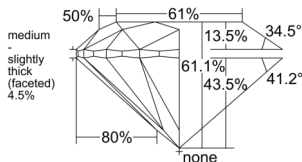

GIA®

FACSIMILE

GIA REPORT 7528778675

Verify this report at GIA.edu

GIA NATURAL DIAMOND DOSSIER®

July 15, 2025
GIA Report Number 7528778675
Shape and Cutting Style ..... Round Brilliant
Measurements ..... 4.48 - 4.50 x 2.74 mm

GRADING RESULTS

Carat Weight ..... 0.34 carat
Color Grade ..... G
Clarity Grade VS1
Cut Grade ..... Excellent

ADDITIONAL GRADING INFORMATION

Polish ..... Excellent
Symmetry ..... Excellent
Fluorescence ..... None
Clarity Characteristics ..... Feather, Pinpoint, Cloud
Inscription(s): GIA 7528778675

PROPORTIONS

Profile to actual proportions