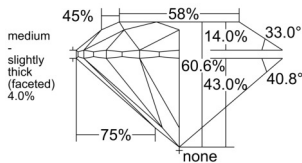

GIA®

FACSIMILE

GIA REPORT 7528733888

Verify this report at GIA.edu

GIA NATURAL DIAMOND DOSSIER®

July 08, 2025
GIA Report Number 7528733888
Shape and Cutting Style ..... Round Brilliant
Measurements ..... 4.41 - 4.43 x 2.68 mm

GRADING RESULTS

Carat Weight ..... 0.32 carat
Color Grade ..... E
Clarity Grade VS1
Cut Grade ..... Excellent

ADDITIONAL GRADING INFORMATION

Polish ..... Excellent
Symmetry ..... Excellent
Fluorescence ..... None
Clarity Characteristics ..... Feather, Pinpoint
Inscription(s): GIA 7528733888

PROPORTIONS

Profile to actual proportions

GRADING SCALES

GIA COLOR SCALE	GIA CLARITY SCALE	GIA CUT SCALE	
D	FLAWLESS	EXCELLENT	
E	INTERNALLY FLAWLESS		
F		VVS₁	VERY GOOD
G	VVS₂		
H	VS₁	GOOD	
I	VS₂		
J	SI₁	FAIR	
K	SI₂		
L	I₁	POOR	
M	I₂		
N	I₃		
O			
P			
Q			
R			
S			
T			
U			
V			
W			
X			
Y			
Z