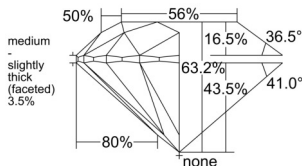

GIA®

FACSIMILE

GIA REPORT 7528728588

Verify this report at GIA.edu

GIA NATURAL DIAMOND DOSSIER®

July 07, 2025
GIA Report Number 7528728588
Shape and Cutting Style ..... Round Brilliant
Measurements ..... 5.29 - 5.32 x 3.35 mm

GRADING RESULTS

Carat Weight ..... 0.58 carat
Color Grade ..... E
Clarity Grade ..... Internally Flawless
Cut Grade ..... Excellent

ADDITIONAL GRADING INFORMATION

Polish ..... Excellent
Symmetry ..... Excellent
Fluorescence ..... Medium Blue
Clarity Characteristics... Surface Graining, Minor Details of Polish
Inscription(s): GIA 7528728588

PROPORTIONS

GRADING SCALES

GIA COLOR SCALE

COLORLESS	D
	E
	F
	G
	H
	I
	J
NEAR COLORLESS	K
	L
Faint	M
	N
	O
	P
	Q
	R
	S
	T
	U
	V
	W
	X
	Y
Light	Z

GIA CLARITY SCALE

FLAWLESS	INTERNAL FLAWLESS	
		FLAWLESS
VERY VERY SLIGHTLY INCLUDED	VVS₁	
	VVS₂	
VERY SLIGHTLY INCLUDED	VS₁	
	VS₂	
SLIGHTLY INCLUDED	SI₁	
	SI₂	
INCLUDED	I₁	
	I₂	
	I₃	

GIA CUT SCALE

EXCELLENT
VERY GOOD
GOOD
FAIR
POOR