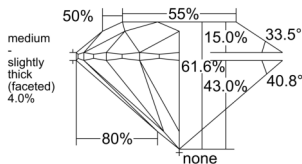

GIA®

FACSIMILE

GIA REPORT 7528722558

Verify this report at GIA.edu

GIA NATURAL DIAMOND DOSSIER®

July 07, 2025
GIA Report Number 7528722558
Shape and Cutting Style ..... Round Brilliant
Measurements ..... 4.91 - 4.94 x 3.04 mm

GRADING RESULTS

Carat Weight ..... 0.45 carat
Color Grade ..... H
Clarity Grade VS1
Cut Grade ..... Excellent

ADDITIONAL GRADING INFORMATION

Polish ..... Excellent
Symmetry ..... Excellent
Fluorescence ..... None
Clarity Characteristics..... Crystal, Feather, Cloud, Needle
Inscription(s): GIA 7528722558

PROPORTIONS

GRADING SCALES

GIA COLOR SCALE

COLORESS	D
	E
	F
	G
	H
	I
	J
NEAR COLORESS	K
	L
FANIT	M
	N
	O
	P
	Q
VERY LIGHT	R
	S
	T
	U
	V
	W
	X
	Y
LIGHT	Z

GIA CLARITY SCALE

VERY VERY SLIGHTLY INCLUDED	FLAWLESS
	INTERNALLY FLAWLESS
VERY SLIGHTLY INCLUDED	VVS₁
	VVS₂
SLIGHTLY INCLUDED	VS₁
	VS₂
INCLUDED	SI₁
	SI₂
	I₁
	I₂
	I₃

GIA CUT SCALE

EXCELLENT
VERY GOOD
GOOD
FAIR
POOR