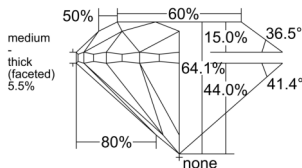

GIA®

FACSIMILE

GIA REPORT

7528690108

Verify this report at GIA.edu

GIA NATURAL DIAMOND DOSSIER®

July 18, 2025
GIA Report Number 7528690108
Shape and Cutting Style ..... Round Brilliant
Measurements ..... 5.54 - 5.58 x 3.56 mm

GRADING RESULTS

Carat Weight ..... 0.70 carat
Color Grade ..... K
Clarity Grade VVS1
Cut Grade ..... Very Good

ADDITIONAL GRADING INFORMATION

Polish ..... Excellent
Symmetry ..... Excellent
Fluorescence ..... None
Clarity Characteristics ..... Pinpoint, Feather
Inscription(s): GIA 7528690108

PROPORTIONS

Profile to actual proportions

GRADING SCALES

GIA COLOR SCALE

COLORLESS	D
	E
	F
	G
	H
	I
	J
NEAR COLORLESS	K
	L
Faint	M
	N
	O
	P
	Q
	R
	S
	T
	U
	V
	W
	X
	Y
Light	Z

GIA CLARITY SCALE

FLAWLESS	INTERNAL FLAWLESS	VERY VERY SLIGHTLY INCLUDED	VERY SLIGHTLY INCLUDED	SLIGHTLY INCLUDED	INCLUDED	
			VVS₁			
			VVS₂			
			VS₁			
			VS₂			
			SI₁			
			SI₂			
			I₁			
			I₂			
			I₃			

GIA CUT SCALE

EXCELLENT
VERY GOOD
GOOD
FAIR
POOR