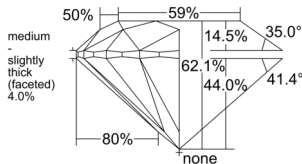

GIA®

FACSIMILE

GIA REPORT 7528654748

Verify this report at GIA.edu

GIA NATURAL DIAMOND DOSSIER®

July 14, 2025
GIA Report Number 7528654748
Shape and Cutting Style ..... Round Brilliant
Measurements ..... 5.09 - 5.10 x 3.16 mm

GRADING RESULTS

Carat Weight ..... 0.50 carat
Color Grade ..... G
Clarity Grade VS2
Cut Grade ..... Excellent

ADDITIONAL GRADING INFORMATION

Polish ..... Excellent
Symmetry ..... Excellent
Fluorescence ..... None
Clarity Characteristics..... Cloud, Feather, Crystal
Inscription(s): GIA 7528654748

PROPORTIONS

Profile to actual proportions