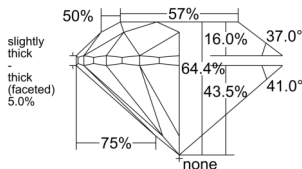

GIA®

FACSIMILE

GIA REPORT 7528494871

Verify this report at GIA.edu

GIA NATURAL DIAMOND DOSSIER®

June 16, 2025
GIA Report Number 7528494871
Shape and Cutting Style ..... Round Brilliant
Measurements ..... 4.95 - 4.98 x 3.20 mm

GRADING RESULTS

Carat Weight ..... 0.50 carat
Color Grade ..... M
Clarity Grade VS2
Cut Grade ..... Very Good

ADDITIONAL GRADING INFORMATION

Polish ..... Excellent
Symmetry ..... Very Good
Fluorescence ..... None
Clarity Characteristics ..... Crystal
Inscription(s): GIA 7528494871

PROPORTIONS

GRADING SCALES

GIA COLOR SCALE	GIA CLARITY SCALE	GIA CUT SCALE	
D	FLAWLESS	EXCELLENT	
E	INTERNALLY FLAWLESS		
F		VVS₁	VERY GOOD
G	VVS₂		
H	VS₁	GOOD	
I	VS₂		
J	SI₁	FAIR	
K	SI₂		
L	I₁	POOR	
M	I₂		
N	I₃		
O			
P			
Q			
R			
S			
T			
U			
V			
W			
X			
Y			
Z