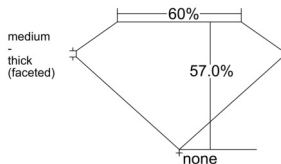

GIA®

FACSIMILE

GIA REPORT 7528450481

Verify this report at GIA.edu

GIA NATURAL DIAMOND DOSSIER®

June 11, 2025
GIA Report Number 7528450481
Shape and Cutting Style ..... Pear Brilliant
Measurements ..... 8.27 x 5.02 x 2.86 mm

GRADING RESULTS

Carat Weight ..... 0.70 carat
Color Grade ..... E
Clarity Grade VVS2

ADDITIONAL GRADING INFORMATION

Polish ..... Excellent
Symmetry ..... Very Good
Fluorescence ..... None
Clarity Characteristics ..... Needle
Inscription(s): GIA 7528450481

PROPORTIONS

Profile not to actual proportions

GRADING SCALES

GIA COLOR SCALE		GIA CLARITY SCALE	
COLORLESS	D	VERY VERY SLIGHTLY INCLUDED	FLAWLESS
	E		INTERNALLY FLAWLESS
	F		VVS₁
	G		VVS₂
	H		VS₁
	I		VS₂
	J		SI₁
	K		SI₂
	L		I₁
	M		I₂
NEAR COLORLESS	N	SLIGHTLY INCLUDED	I₃
	O		
	P		
	Q		
FAINT	R		
	S		
	T		
	U		
VERT LIGHT	V		
	W		
	X		
	Y		
LIGHT	Z