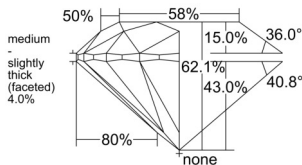

GIA®

FACSIMILE

GIA REPORT 7528435016

Verify this report at GIA.edu

GIA NATURAL DIAMOND DOSSIER®

June 10, 2025
GIA Report Number 7528435016
Shape and Cutting Style ..... Round Brilliant
Measurements ..... 4.71 - 4.75 x 2.94 mm

GRADING RESULTS

Carat Weight ..... 0.41 carat
Color Grade ..... D
Clarity Grade VVS1
Cut Grade ..... Excellent

ADDITIONAL GRADING INFORMATION

Polish ..... Excellent
Symmetry ..... Excellent
Fluorescence ..... Faint
Clarity Characteristics ..... Pinpoint
Inscription(s): GIA 7528435016

PROPORTIONS

GRADING SCALES

GIA COLOR SCALE

COLORLESS	D
	E
	F
	G
	H
	I
	J
NEAR COLORLESS	K
	L
FAIN	M
	N
	O
	P
VERY LIGHT	Q
	R
	S
	T
	U
	V
	W
	X
	Y
LIGHT	Z

GIA CLARITY SCALE

FLAWLESS	INTERNAL FLAWLESS	
		FLAWLESS
VERY VERY SLIGHTLY INCLUDED	VVS₁	
	VVS₂	
VERY SLIGHTLY INCLUDED	VS₁	
	VS₂	
SLIGHTLY INCLUDED	SI₁	
	SI₂	
INCLUDED	I₁	
	I₂	
	I₃	

GIA CUT SCALE

EXCELLENT
VERY GOOD
GOOD
FAIR
POOR