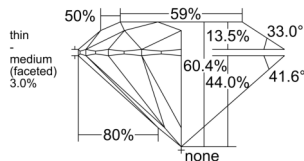

GIA®

FACSIMILE

GIA REPORT

7528417337

Verify this report at GIA.edu

GIA NATURAL DIAMOND DOSSIER®

June 10, 2025
GIA Report Number 7528417337
Shape and Cutting Style ..... Round Brilliant
Measurements ..... 5.31 - 5.35 x 3.22 mm

GRADING RESULTS

Carat Weight ..... 0.55 carat
Color Grade ..... E
Clarity Grade SI2
Cut Grade ..... Excellent

ADDITIONAL GRADING INFORMATION

Polish ..... Excellent
Symmetry ..... Excellent
Fluorescence ..... Faint
Clarity Characteristics..... Cloud, Crystal, Feather
Inscription(s): GIA 7528417337

PROPORTIONS

Profile to actual proportions