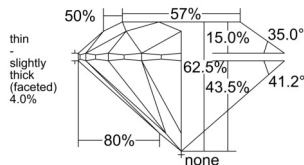

GIA®

FACSIMILE

GIA REPORT

7528356651

Verify this report at GIA.edu

GIA NATURAL DIAMOND DOSSIER®

June 02, 2025
GIA Report Number 7528356651
Shape and Cutting Style ..... Round Brilliant
Measurements ..... 4.25 - 4.28 x 2.67 mm

GRADING RESULTS

Carat Weight ..... 0.30 carat
Color Grade ..... E
Clarity Grade ..... Internally Flawless
Cut Grade ..... Excellent

ADDITIONAL GRADING INFORMATION

Polish ..... Excellent
Symmetry ..... Excellent
Fluorescence ..... Medium Blue
Clarity Characteristics ..... Minor Details of Polish
Inscription(s): GIA 7528356651

PROPORTIONS

Profile to actual proportions

GRADING SCALES

GIA COLOR SCALE

COLORED	D
	E
	F
	G
	H
	I
	J
NEAR COLORLESS	K
	L
	M
Faint	N
	O
	P
	Q
	R
	S
	T
	U
	V
	W
	X
	Y
	Z

GIA CLARITY SCALE

FLAWLESS	INTERNAL FLAWLESS	
		FLAWLESS
VERY VERY SLIGHTLY INCLUDED	VVS₁	
	VVS₂	
VERY SLIGHTLY INCLUDED	VS₁	
	VS₂	
SLIGHTLY INCLUDED	SI₁	
	SI₂	
INCLUDED	I₁	
	I₂	
	I₃	

GIA CUT SCALE

EXCELLENT
VERY GOOD
GOOD
FAIR
POOR