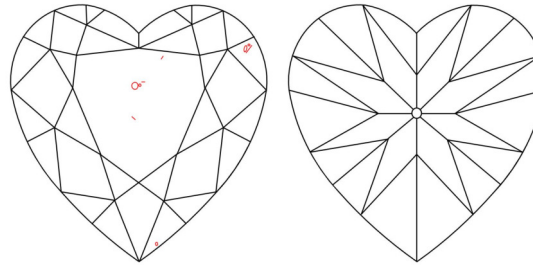

GIA NATURAL DIAMOND GRADING REPORT

May 27, 2025
 GIA Report Number 7528288679
 Shape and Cutting Style Heart Brilliant
 Measurements 5.48 x 6.85 x 4.27 mm

GRADING RESULTS

Carat Weight 1.01 carat
 Color Grade J
 Clarity Grade VS2

ADDITIONAL GRADING INFORMATION

Polish Excellent
 Symmetry Very Good
 Fluorescence Faint
 Inscription(s): GIA 7528288679

Comments: Clouds are not shown. Pinpoints are not shown.

PROPORTIONS

Profile not to actual proportions

CLARITY CHARACTERISTICS

KEY TO SYMBOLS*

- Crystal
- ~ Feather
- ∖ Needle

* Red symbols denote internal characteristics (inclusions). Green or black symbols denote external characteristics (blemishes). Diagram is an approximate representation of the diamond, and symbols shown indicate type, position, and approximate size of clarity characteristics. All clarity characteristics may not be shown. Details of finish are not shown.