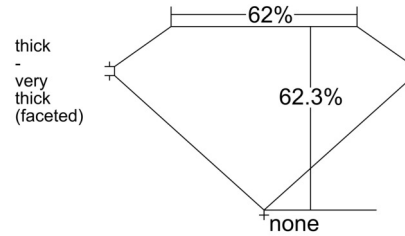

GIA NATURAL DIAMOND GRADING REPORT

May 27, 2025
 GIA Report Number 7528288679
 Shape and Cutting Style Heart Brilliant
 Measurements 5.48 x 6.85 x 4.27 mm

GRADING RESULTS

Carat Weight 1.01 carat
 Color Grade J
 Clarity Grade VS2

ADDITIONAL GRADING INFORMATION

Polish Excellent
 Symmetry Very Good
 Fluorescence Faint
 Inscription(s): GIA 7528288679

Comments: Clouds are not shown. Pinpoints are not shown.

PROPORTIONS

Profile not to actual proportions

CLARITY CHARACTERISTICS

KEY TO SYMBOLS*

- Crystal
- ~ Feather
- ∖ Needle

* Red symbols denote internal characteristics (inclusions). Green or black symbols denote external characteristics (blemishes). Diagram is an approximate representation of the diamond, and symbols shown indicate type, position, and approximate size of clarity characteristics. All clarity characteristics may not be shown. Details of finish are not shown.