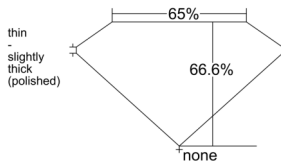

GIA®

FACSIMILE

GIA REPORT 7528272324

Verify this report at GIA.edu

GIA NATURAL DIAMOND DOSSIER®

May 27, 2025
GIA Report Number 7528272324
Shape and Cutting Style ..... Emerald Cut
Measurements ..... 4.75 x 3.12 x 2.08 mm

GRADING RESULTS

Carat Weight ..... 0.30 carat
Color Grade ..... F
Clarity Grade VS1

ADDITIONAL GRADING INFORMATION

Polish ..... Excellent
Symmetry ..... Very Good
Fluorescence ..... None
Clarity Characteristics..... Manufacturing Remnant, Pinpoint
Inscription(s): GIA 7528272324

PROPORTIONS

Profile not to actual proportions

GRADING SCALES

GIA COLOR SCALE		GIA CLARITY SCALE			
COLORLESS	D	VERY VERY SLIGHTLY INCLUDED	FLAWLESS		
	E		INTERNALLY FLAWLESS		
	F		VVS₁		
	NEAR COLORLESS	G	VERY SLIGHTLY INCLUDED	VVS₂	
		H		VS₁	
		FAINT	I	SLIGHTLY INCLUDED	VS₂
			J		SI₁
			K		SI₂
	VERT LIGHT	L	INCLUDED	I₁	
		M		I₂	
N		I₃			
O					
LIGHT		P			
		Q			
		R			
		S			
	T				
	U				
	V				
	W				
	X				
	Y				
	Z