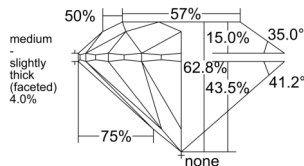

GIA®

FACSIMILE

GIA REPORT 7528265304

Verify this report at GIA.edu

GIA NATURAL DIAMOND DOSSIER®

May 26, 2025
GIA Report Number 7528265304
Shape and Cutting Style ..... Round Brilliant
Measurements ..... 5.59 - 5.68 x 3.54 mm

GRADING RESULTS

Carat Weight ..... 0.70 carat
Color Grade ..... E
Clarity Grade SI2
Cut Grade ..... Excellent

ADDITIONAL GRADING INFORMATION

Polish ..... Excellent
Symmetry ..... Very Good
Fluorescence ..... None
Clarity Characteristics ..... Cloud
Inscription(s): GIA 7528265304

PROPORTIONS

GRADING SCALES

GIA COLOR SCALE	GIA CLARITY SCALE	GIA CUT SCALE	
D	FLAWLESS	EXCELLENT	
E	INTERNALLY FLAWLESS		
F		VVS₁	VERY GOOD
G	VVS₂		
H	VS₁	GOOD	
I	VS₂		
J	SI₁	FAIR	
K	SI₂		
L	I₁	POOR	
M			
N			
O	I₂		
P			
Q			
R	I₃		
S			
T			
U			
V			
W			
X			
Y			
Z