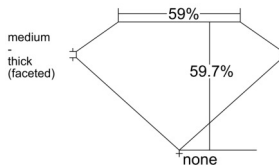

GIA®

FACSIMILE

GIA REPORT *****17378

Verify this report at GIA.edu

GIA NATURAL DIAMOND DOSSIER®

May 21, 2025
GIA Report Number *****17378
Shape and Cutting Style ..... Heart Brilliant
Measurements ..... 5.29 x 6.28 x 3.75 mm

GRADING RESULTS

Carat Weight ..... 0.72 carat
Color Grade I
Clarity Grade VVS1

ADDITIONAL GRADING INFORMATION

Polish ..... Very Good
Symmetry ..... Very Good
Fluorescence ..... None
Clarity Characteristics ..... Pinpoint
Inscription(s): GIA *****17378

PROPORTIONS

Profile not to actual proportions

GRADING SCALES

GIA COLOR SCALE		GIA CLARITY SCALE			
COLORLESS	D	VERY VERY SLIGHTLY INCLUDED	FLAWLESS		
	E		INTERNALLY FLAWLESS		
	F	VERY SLIGHTLY INCLUDED	VVS₁		
	G		VVS₂		
	H		VS₁		
	NEAR COLORLESS	I	SLIGHTLY INCLUDED	VS₂	
		J		SI₁	
		FAINT	K	INCLUDED	SI₂
			L		I₁
			M		I₂
VERT LIGHT	N	INCLUDED	I₃		
	O				
	P				
	Q				
	R				
LIGHT	S				
	T				
	U				
	V				
	W				
	X				
	Y				
	Z