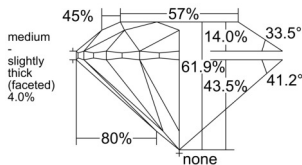

GIA®

FACSIMILE

GIA REPORT

7528146408

Verify this report at GIA.edu

GIA NATURAL DIAMOND DOSSIER®

May 13, 2025
GIA Report Number **7528146408**
Shape and Cutting Style ..... **Round Brilliant**
Measurements ..... **5.38 - 5.43 x 3.35 mm**

GRADING RESULTS

Carat Weight ..... **0.60 carat**
Color Grade ..... **G**
Clarity Grade **VVS2**
Cut Grade ..... **Excellent**

ADDITIONAL GRADING INFORMATION

Polish ..... **Excellent**
Symmetry ..... **Excellent**
Fluorescence ..... **None**
Clarity Characteristics..... **Feather, Pinpoint, Cloud**
Inscription(s): **GIA 7528146408**

PROPORTIONS

Profile to actual proportions

GRADING SCALES

GIA COLOR SCALE	GIA CLARITY SCALE	GIA CUT SCALE	
D	FLAWLESS	EXCELLENT	
E	INTERNALLY FLAWLESS		
F		VVS₁	VERY GOOD
G	VVS₂		
H	VS₁	GOOD	
I	VS₂		
J	SI₁	FAIR	
K	SI₂		
L	I₁	POOR	
M	I₂		
N	I₃		
O			
P			
Q			
R			
S			
T			
U			
V			
W			
X			
Y			
Z