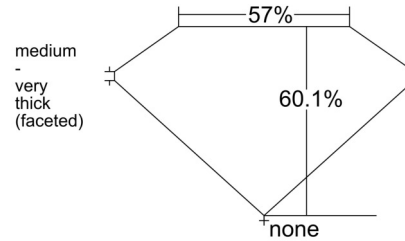

**GIA NATURAL DIAMOND GRADING REPORT**

May 14, 2025  
 GIA Report Number ..... 7528118621  
 Shape and Cutting Style ..... Heart Brilliant  
 Measurements ..... 6.93 x 8.12 x 4.88 mm

**GRADING RESULTS**

Carat Weight ..... 1.58 carat  
 Color Grade ..... I  
 Clarity Grade ..... VVS2

**ADDITIONAL GRADING INFORMATION**

Polish ..... Excellent  
 Symmetry ..... Excellent  
 Fluorescence ..... None  
 Inscription(s): GIA 7528118621  
**Comments:** Additional clouds are not shown.

**PROPORTIONS**

Profile not to actual proportions

**CLARITY CHARACTERISTICS**

**KEY TO SYMBOLS\***
 Cloud

**GRADING SCALES**

GIA COLOR SCALE		GIA CLARITY SCALE	
COLOURLESS	D	VERY VERY SLIGHTLY INCLUDED	FLAWLESS
	E		INTERNALLY FLAWLESS
	F		VVS <sub>1</sub>
NEAR COLOURLESS	G	VERY SLIGHTLY INCLUDED	VVS <sub>2</sub>
	H		VS <sub>1</sub>
	I		VS <sub>2</sub>
FANT	J	SLIGHTLY INCLUDED	SI <sub>1</sub>
	K		SI <sub>2</sub>
	L		I <sub>1</sub>
VERY LIGHT	M	INCLUDED	I <sub>2</sub>
	N		I <sub>3</sub>
	O		
LIGHT	P		
	Q		
	R		
	S		
	T		
	U		
	V		
W			
X			
Y			
Z			