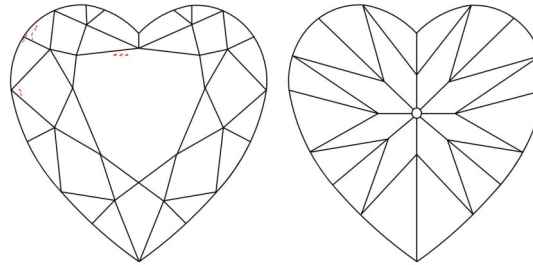

**GIA NATURAL DIAMOND GRADING REPORT**

May 14, 2025  
 GIA Report Number ..... 7528118621  
 Shape and Cutting Style ..... Heart Brilliant  
 Measurements ..... 6.93 x 8.12 x 4.88 mm

**GRADING RESULTS**

Carat Weight ..... 1.58 carat  
 Color Grade ..... I  
 Clarity Grade ..... VVS2

**ADDITIONAL GRADING INFORMATION**

Polish ..... Excellent  
 Symmetry ..... Excellent  
 Fluorescence ..... None  
 Inscription(s): GIA 7528118621  
**Comments:** Additional clouds are not shown.

**PROPORTIONS**

Profile not to actual proportions

**CLARITY CHARACTERISTICS**

**KEY TO SYMBOLS\***
 Cloud

**GRADING SCALES**

GIA COLOR SCALE		GIA CLARITY SCALE	
COLOURLESS	D	VERY VERY SLIGHTLY INCLUDED	FLAWLESS
	E		INTERNALLY FLAWLESS
	F		VVS <sub>1</sub>
NEAR COLOURLESS	G	VERY SLIGHTLY INCLUDED	VVS <sub>2</sub>
	H		VS <sub>1</sub>
	I		VS <sub>2</sub>
FANT	J	SLIGHTLY INCLUDED	SI <sub>1</sub>
	K		SI <sub>2</sub>
	L		I <sub>1</sub>
VERY LIGHT	M	INCLUDED	I <sub>2</sub>
	N		I <sub>3</sub>
	O		
LIGHT	P		
	Q		
	R		
	S		
	T		
	U		
	V		
W			
X			
Y			
Z			

THE SECURITY FEATURES IN THIS DOCUMENT, INCLUDING THE HOLOGRAM, SECURITY SCREEN AND MICROPRINT LINES, IN ADDITION TO THOSE NOT LISTED, EXCEED DOCUMENT SECURITY INDUSTRY GUIDELINES.

\* Red symbols denote internal characteristics (inclusions). Green or black symbols denote external characteristics (blemishes). Diagram is an approximate representation of the diamond, and symbols shown indicate type, position, and approximate size of clarity characteristics. All clarity characteristics may not be shown. Details of finish are not shown.