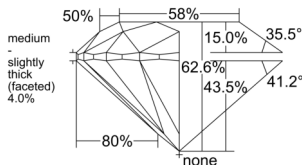

GIA®

FACSIMILE

GIA REPORT 7528073334

Verify this report at GIA.edu

GIA NATURAL DIAMOND DOSSIER®

May 10, 2025
GIA Report Number 7528073334
Shape and Cutting Style ..... Round Brilliant
Measurements ..... 5.24 - 5.26 x 3.28 mm

GRADING RESULTS

Carat Weight ..... 0.56 carat
Color Grade ..... E
Clarity Grade VS2
Cut Grade ..... Excellent

ADDITIONAL GRADING INFORMATION

Polish ..... Excellent
Symmetry ..... Excellent
Fluorescence ..... None
Clarity Characteristics ..... Cloud, Crystal
Inscription(s): GIA 7528073334

PROPORTIONS

GRADING SCALES

GIA COLOR SCALE	GIA CLARITY SCALE	GIA CUT SCALE	
D	FLAWLESS	EXCELLENT	
E	INTERNALLY FLAWLESS		
F		VVS₁	VERY GOOD
G	VVS₂		
H	VS₁	GOOD	
I	VS₂		
J	SI₁	FAIR	
K	SI₂		
L	I₁	POOR	
M	I₂		
N	I₃		
O			
P			
Q			
R			
S			
T			
U			
V			
W			
X			
Y			
Z