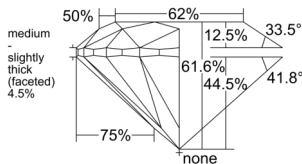

GIA®

FACSIMILE

GIA REPORT 7528068808

Verify this report at GIA.edu

GIA NATURAL DIAMOND DOSSIER®

May 05, 2025
GIA Report Number 7528068808
Shape and Cutting Style ..... Round Brilliant
Measurements ..... 5.06 - 5.09 x 3.13 mm

GRADING RESULTS

Carat Weight ..... 0.50 carat
Color Grade ..... E
Clarity Grade VVS1
Cut Grade ..... Excellent

ADDITIONAL GRADING INFORMATION

Polish ..... Excellent
Symmetry ..... Excellent
Fluorescence ..... Faint
Clarity Characteristics..... Pinpoint, Internal Graining, Indented Natural, Feather

Inscription(s): GIA 7528068808

PROPORTIONS

Profile to actual proportions