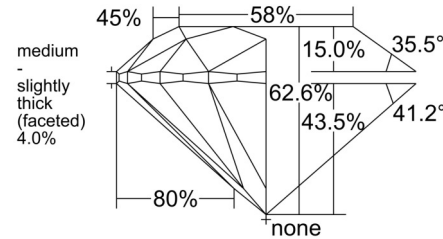

GIA NATURAL DIAMOND GRADING REPORT

May 07, 2025
 GIA Report Number 7528061754
 Shape and Cutting Style Round Brilliant
 Measurements 6.39 - 6.41 x 4.00 mm

GRADING RESULTS

Carat Weight 1.01 carat
 Color Grade E
 Clarity Grade VVS1
 Cut Grade Excellent

ADDITIONAL GRADING INFORMATION

Polish Excellent
 Symmetry Excellent
 Fluorescence Strong Blue
 Inscription(s): GIA 7528061754

PROPORTIONS

CLARITY CHARACTERISTICS

KEY TO SYMBOLS*

- Pinpoint

* Red symbols denote internal characteristics (inclusions). Green or black symbols denote external characteristics (blemishes). Diagram is an approximate representation of the diamond, and symbols shown indicate type, position, and approximate size of clarity characteristics. All clarity characteristics may not be shown. Details of finish are not shown.