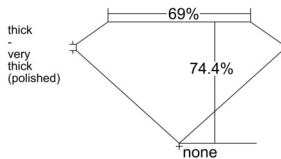

GIA®

FACSIMILE

GIA REPORT 7526888175

Verify this report at GIA.edu

GIA NATURAL DIAMOND DOSSIER®

July 23, 2025
GIA Report Number 7526888175
Shape and Cutting Style ..... Square Modified Brilliant
Measurements ..... 5.26 x 5.23 x 3.89 mm

GRADING RESULTS

Carat Weight ..... 0.96 carat
Color Grade ..... J
Clarity Grade VS1

ADDITIONAL GRADING INFORMATION

Polish ..... Excellent
Symmetry ..... Excellent
Fluorescence ..... Faint
Clarity Characteristics..... Cloud, Crystal, Needle, Pinpoint
Inscription(s): GIA 7526888175

PROPORTIONS

Profile not to actual proportions

GRADING SCALES

GIA COLOR SCALE		GIA CLARITY SCALE			
COLORLESS	D	VERY VERY SLIGHTLY INCLUDED	FLAWLESS		
	E		INTERNALLY FLAWLESS		
	F	VERY SLIGHTLY INCLUDED	VS₁		
	G		VS₂		
	H		VS₁		
	NEAR COLORLESS	I	SLIGHTLY INCLUDED	VS₂	
		J		SI₁	
		FAINT	K	INCLUDED	SI₂
			L		I₁
			M		I₂
VERT LIGHT	N	LIGHT	I₃		
	O				
	P				
	Q				
	R