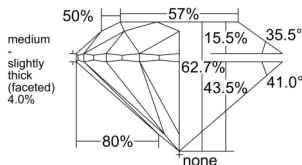

GIA®

FACSIMILE

GIA REPORT 7526788633

Verify this report at GIA.edu

GIA NATURAL DIAMOND DOSSIER®

July 12, 2025
GIA Report Number 7526788633
Shape and Cutting Style ..... Round Brilliant
Measurements ..... 5.35 - 5.39 x 3.37 mm

GRADING RESULTS

Carat Weight ..... 0.60 carat
Color Grade ..... J
Clarity Grade VVS2
Cut Grade ..... Excellent

ADDITIONAL GRADING INFORMATION

Polish ..... Excellent
Symmetry ..... Excellent
Fluorescence ..... Medium Blue
Clarity Characteristics ..... Pinpoint
Inscription(s): GIA 7526788633

PROPORTIONS

GRADING SCALES

GIA COLOR SCALE

COLORLESS	D
	E
	F
	G
	H
	I
	J
NEAR COLORLESS	K
	L
FAIN	M
	N
	O
	P
VERY LIGHT	Q
	R
	S
	T
	U
	V
	W
	X
	Y
LIGHT	Z

GIA CLARITY SCALE

FLAWLESS	FLAWLESS		
		EXCELLENT	
INTERNALLY FLAWLESS	VVS₁		
		VERY GOOD	
VVS₂	VS₁		
		GOOD	
VS₂	SI₁		
		SI₂	
I₁	FAIR		
		I₂	POOR
I₃			

GIA CUT SCALE

EXCELLENT
VERY GOOD
GOOD
FAIR
POOR