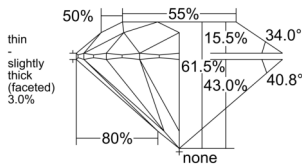

GIA®

FACSIMILE

GIA REPORT 7526782159

Verify this report at GIA.edu

GIA NATURAL DIAMOND DOSSIER®

July 12, 2025
GIA Report Number 7526782159
Shape and Cutting Style ..... Round Brilliant
Measurements ..... 4.63 - 4.66 x 2.86 mm

GRADING RESULTS

Carat Weight ..... 0.37 carat
Color Grade I
Clarity Grade S11
Cut Grade ..... Excellent

ADDITIONAL GRADING INFORMATION

Polish ..... Excellent
Symmetry ..... Excellent
Fluorescence ..... None
Clarity Characteristics ..... Twinning Wisp
Inscription(s): GIA 7526782159

PROPORTIONS

Profile to actual proportions

GRADING SCALES

GIA COLOR SCALE

COLOREDNESS	D
	E
	F
	G
	H
	I
	J
NEAR COLORLESS	K
	L
Faint	M
	N
	O
	P
Very Light	Q
	R
	S
	T
	U
	V
	W
	X
	Y
Light	Z

GIA CLARITY SCALE

FLAWLESS	INTERNAL FLAWLESS	
		FLAWLESS
VERY VERY SLIGHTLY INCLUDED	VERY SLIGHTLY INCLUDED	
		VVS₁
	VVS₂	
SLIGHTLY INCLUDED	INCLUDED	
		VS₁
	VS₂	
	S1₁	
	S1₂	
	I₁	
	I₂	
	I₃	

GIA CUT SCALE

EXCELLENT
VERY GOOD
GOOD
FAIR
POOR