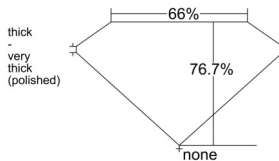

GIA®

FACSIMILE

GIA REPORT 7526677076

Verify this report at GIA.edu

GIA NATURAL DIAMOND DOSSIER®

July 03, 2025
GIA Report Number 7526677076
Shape and Cutting Style ..... Square Modified Brilliant
Measurements ..... 4.19 x 4.11 x 3.15 mm

GRADING RESULTS

Carat Weight ..... 0.50 carat
Color Grade ..... H
Clarity Grade VVS2

ADDITIONAL GRADING INFORMATION

Polish ..... Excellent
Symmetry ..... Very Good
Fluorescence ..... None
Clarity Characteristics ..... Feather, Pinpoint
Inscription(s): GIA 7526677076

PROPORTIONS

Profile not to actual proportions

GRADING SCALES

GIA COLOR SCALE		GIA CLARITY SCALE			
COLORLESS	D	VERY VERY SLIGHTLY INCLUDED	FLAWLESS		
	E		INTERNALLY FLAWLESS		
	F	VERY SLIGHTLY INCLUDED	VVS₁		
	G		VVS₂		
	H		VS₁		
	NEAR COLORLESS	I	SLIGHTLY INCLUDED	VS₂	
		J		SI₁	
		FAINT	K	INCLUDED	SI₂
			L		I₁
			M		I₂
VERT LIGHT			N	INCLUDED	I₃
			O		
			P		
	Q				
LIGHT	R				
	S				
	T				
	U				
	V				
	Z