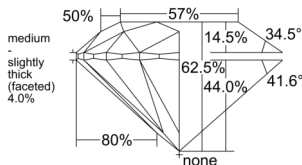

GIA®

FACSIMILE

GIA NATURAL DIAMOND DOSSIER®

June 21, 2025
GIA Report Number 7526579935
Shape and Cutting Style ..... Round Brilliant
Measurements ..... 4.58 - 4.61 x 2.88 mm

GRADING RESULTS

Carat Weight ..... 0.37 carat
Color Grade I
Clarity Grade S11
Cut Grade ..... Excellent

ADDITIONAL GRADING INFORMATION

Polish ..... Excellent
Symmetry ..... Excellent
Fluorescence ..... None
Clarity Characteristics ..... Crystal, Cloud
Inscription(s): GIA 7526579935

GIA REPORT 7526579935

Verify this report at GIA.edu

PROPORTIONS

Profile to actual proportions