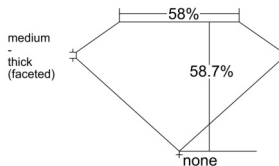

GIA®

FACSIMILE

GIA REPORT 7526545283

Verify this report at GIA.edu

GIA NATURAL DIAMOND DOSSIER®

June 21, 2025
GIA Report Number 7526545283
Shape and Cutting Style ..... Heart Brilliant
Measurements ..... 5.56 x 6.53 x 3.83 mm

GRADING RESULTS

Carat Weight ..... 0.81 carat
Color Grade ..... D
Clarity Grade VS1

ADDITIONAL GRADING INFORMATION

Polish ..... Excellent
Symmetry ..... Very Good
Fluorescence ..... None
Clarity Characteristics ..... Crystal
Inscription(s): GIA 7526545283

PROPORTIONS

Profile not to actual proportions

GRADING SCALES

GIA COLOR SCALE		GIA CLARITY SCALE			
COLORLESS	D	VERY VERY SLIGHTLY INCLUDED	FLAWLESS		
	E		INTERNALLY FLAWLESS		
	F	VERY SLIGHTLY INCLUDED	VVS₁		
	G		VVS₂		
	H		VS₁		
	NEAR COLORLESS	I	SLIGHTLY INCLUDED	VS₂	
		J		SI₁	
		FAINT	K	INCLUDED	SI₂
			L		I₁
			M		I₂
VERT LIGHT	N	LIGHT	I₃		
	O				
	P				
	Q				
	R				
	S				
	T