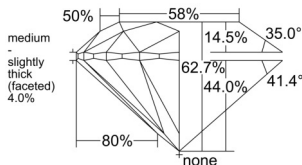

GIA®

FACSIMILE

GIA NATURAL DIAMOND DOSSIER®

June 17, 2025
GIA Report Number 7526526927
Shape and Cutting Style ..... Round Brilliant
Measurements ..... 5.29 - 5.33 x 3.33 mm

GRADING RESULTS

Carat Weight ..... 0.58 carat
Color Grade I
Clarity Grade VS2
Cut Grade ..... Excellent

ADDITIONAL GRADING INFORMATION

Polish ..... Excellent
Symmetry ..... Excellent
Fluorescence ..... Strong Blue
Clarity Characteristics ..... Crystal, Cloud
Inscription(s): GIA 7526526927

GIA REPORT 7526526927

Verify this report at GIA.edu

PROPORTIONS

Profile to actual proportions