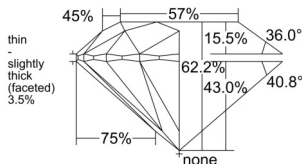

GIA®

FACSIMILE

GIA REPORT 7526422757

Verify this report at GIA.edu

GIA NATURAL DIAMOND DOSSIER®

June 07, 2025
GIA Report Number 7526422757
Shape and Cutting Style ..... Round Brilliant
Measurements ..... 5.06 - 5.10 x 3.16 mm

GRADING RESULTS

Carat Weight ..... 0.50 carat
Color Grade ..... J
Clarity Grade VVS1
Cut Grade ..... Excellent

ADDITIONAL GRADING INFORMATION

Polish ..... Very Good
Symmetry ..... Very Good
Fluorescence ..... None
Clarity Characteristics ..... Cloud, Pinpoint
Inscription(s): GIA 7526422757

PROPORTIONS

GRADING SCALES

GIA COLOR SCALE

COLOURLESS	D
	E
	F
	G
	H
	I
	J
NEAR COLOURLESS	K
	L
FAIN	M
	N
	O
	P
VERY LIGHT	Q
	R
	S
	T
	U
	V
	W
	X
	Y
LIGHT	Z

GIA CLARITY SCALE

FLAWLESS	INTERNAL FLAWLESS	
		FLAWLESS
VERY VERY SLIGHTLY INCLUDED	VVS₁	
	VVS₂	
VERY SLIGHTLY INCLUDED	VS₁	
	VS₂	
SLIGHTLY INCLUDED	SI₁	
	SI₂	
INCLUDED	I₁	
	I₂	
	I₃	

GIA CUT SCALE

EXCELLENT
VERY GOOD
GOOD
FAIR
POOR