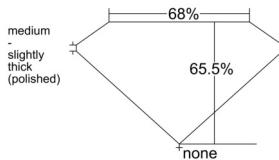

GIA®

FACSIMILE

GIA REPORT 7526385944

Verify this report at GIA.edu

GIA NATURAL DIAMOND DOSSIER®

June 06, 2025
GIA Report Number 7526385944
Shape and Cutting Style ..... Emerald Cut
Measurements ..... 5.94 x 4.00 x 2.62 mm

GRADING RESULTS

Carat Weight ..... 0.56 carat
Color Grade ..... F
Clarity Grade VVS2

ADDITIONAL GRADING INFORMATION

Polish ..... Excellent
Symmetry ..... Excellent
Fluorescence ..... None
Clarity Characteristics ..... Pinpoint, Internal Graining
Inscription(s): GIA 7526385944

PROPORTIONS

Profile not to actual proportions

GRADING SCALES

GIA COLOR SCALE		GIA CLARITY SCALE			
COLORLESS	D	VERY VERY SLIGHTLY INCLUDED	FLAWLESS		
	E		INTERNALLY FLAWLESS		
	F	VERY SLIGHTLY INCLUDED	VVS₁		
	G		VVS₂		
	H		VS₁		
	NEAR COLORLESS	I	SLIGHTLY INCLUDED	VS₂	
		J		SI₁	
		FAINT	K	INCLUDED	SI₂
			L		I₁
			M		I₂
VERT LIGHT	N	LIGHT	I₃		
	O				
	P				
	Q				
	R