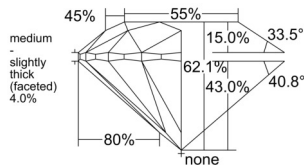

GIA®

FACSIMILE

GIA REPORT

7526364224

Verify this report at GIA.edu

GIA NATURAL DIAMOND DOSSIER®

June 05, 2025
GIA Report Number 7526364224
Shape and Cutting Style ..... Round Brilliant
Measurements ..... 4.89 - 4.92 x 3.05 mm

GRADING RESULTS

Carat Weight ..... 0.45 carat
Color Grade ..... H
Clarity Grade VS1
Cut Grade ..... Excellent

ADDITIONAL GRADING INFORMATION

Polish ..... Excellent
Symmetry ..... Excellent
Fluorescence ..... None
Clarity Characteristics..... Cloud, Indented Natural, Pinpoint
Inscription(s): GIA 7526364224

PROPORTIONS

Profile to actual proportions