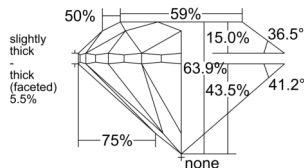

GIA®

FACSIMILE

GIA REPORT

7526309101

Verify this report at GIA.edu

GIA NATURAL DIAMOND DOSSIER®

June 02, 2025
GIA Report Number 7526309101
Shape and Cutting Style ..... Round Brilliant
Measurements ..... 4.95 - 4.98 x 3.18 mm

GRADING RESULTS

Carat Weight ..... 0.50 carat
Color Grade ..... G
Clarity Grade VS1
Cut Grade ..... Very Good

ADDITIONAL GRADING INFORMATION

Polish ..... Excellent
Symmetry ..... Excellent
Fluorescence ..... None
Clarity Characteristics ..... Cloud, Indented Natural
Inscription(s): GIA 7526309101

PROPORTIONS

Profile to actual proportions