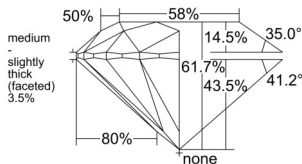

GIA®

FACSIMILE

GIA REPORT

7526294221

Verify this report at GIA.edu

GIA NATURAL DIAMOND DOSSIER®

May 28, 2025
GIA Report Number 7526294221
Shape and Cutting Style ..... Round Brilliant
Measurements ..... 5.49 - 5.53 x 3.40 mm

GRADING RESULTS

Carat Weight ..... 0.63 carat
Color Grade ..... F
Clarity Grade VVS2
Cut Grade ..... Excellent

ADDITIONAL GRADING INFORMATION

Polish ..... Very Good
Symmetry ..... Excellent
Fluorescence ..... None
Clarity Characteristics ..... Cloud, Needle, Pinpoint
Inscription(s): GIA 7526294221

PROPORTIONS

Profile to actual proportions