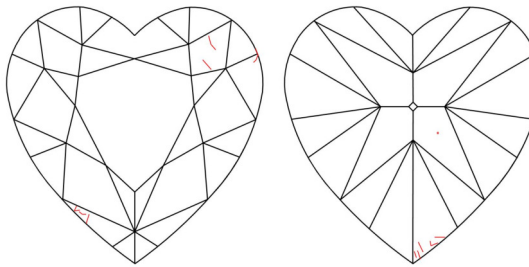

GIA NATURAL COLORED DIAMOND REPORT

June 19, 2025
 Report Type Grading Report
 GIA Report Number 7526259464
 Shape and Cutting Style Heart Modified Brilliant
 Measurements 5.50 x 6.72 x 3.54 mm

Carat Weight 1.01 carat
 Color Grade Fancy Brownish Greenish Yellow
 Color Origin Natural
 Color Distribution Even
 Clarity Grade VS1
 Proportions:

Profile not to actual proportions

Polish Excellent
 Symmetry Excellent
 Fluorescence Faint
 Inscription(s): GIA 7526259464

ADDITIONAL INFORMATION

GIA COLORED DIAMOND SCALE

Illustration of GIA fancy color grade interrelationships

GIA CLARITY SCALE

FLAWLESS
INTERNALLY FLAWLESS
VVS ₁
VVS ₂
VS ₁
VS ₂
SI ₁
SI ₂
I ₁
I ₂
I ₃

CLARITY CHARACTERISTICS

KEY TO SYMBOLS*

-  Feather
-  Pinpoint

* Red symbols denote internal characteristics (inclusions). Green or black symbols denote external characteristics (blemishes). Diagram is an approximate representation of the diamond, and symbols shown indicate type, position, and approximate size of clarity characteristics. All clarity characteristics may not be shown. Details of finish are not shown.