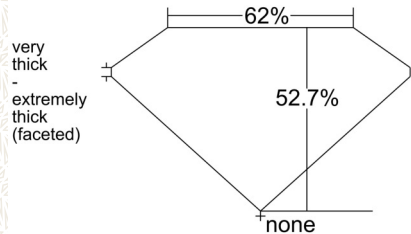

GIA NATURAL COLORED DIAMOND REPORT

June 19, 2025
 Report Type Grading Report
 GIA Report Number 7526259464
 Shape and Cutting Style Heart Modified Brilliant
 Measurements 5.50 x 6.72 x 3.54 mm

Carat Weight 1.01 carat
 Color Grade Fancy Brownish Greenish Yellow
 Color Origin Natural
 Color Distribution Even
 Clarity Grade VS1
 Proportions:

Profile not to actual proportions

Polish Excellent
 Symmetry Excellent
 Fluorescence Faint
 Inscription(s): GIA 7526259464

ADDITIONAL INFORMATION

GIA COLORED DIAMOND SCALE

Illustration of GIA fancy color grade interrelationships

GIA CLARITY SCALE

FLAWLESS
INTERNALLY FLAWLESS
VVS ₁
VVS ₂
VS ₁
VS ₂
SI ₁
SI ₂
I ₁
I ₂
I ₃

CLARITY CHARACTERISTICS

KEY TO SYMBOLS*

-  Feather
-  Pinpoint

* Red symbols denote internal characteristics (inclusions). Green or black symbols denote external characteristics (blemishes). Diagram is an approximate representation of the diamond, and symbols shown indicate type, position, and approximate size of clarity characteristics. All clarity characteristics may not be shown. Details of finish are not shown.