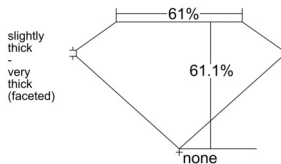

GIA®

FACSIMILE

GIA REPORT *****12579

Verify this report at GIA.edu

GIA NATURAL DIAMOND DOSSIER®

May 20, 2025
GIA Report Number *****12579
Shape and Cutting Style ..... Heart Brilliant
Measurements ..... 5.22 x 6.17 x 3.77 mm

GRADING RESULTS

Carat Weight ..... 0.71 carat
Color Grade ..... J
Clarity Grade VVS1

ADDITIONAL GRADING INFORMATION

Polish ..... Excellent
Symmetry ..... Excellent
Fluorescence ..... None
Clarity Characteristics ..... Pinpoint, Feather
Inscription(s): GIA *****12579

PROPORTIONS

Profile not to actual proportions

GRADING SCALES

GIA COLOR SCALE		GIA CLARITY SCALE			
COLORLESS	D	VERY VERY SLIGHTLY INCLUDED	FLAWLESS		
	E		INTERNALLY FLAWLESS		
	F	VERY SLIGHTLY INCLUDED	VVS₁		
	G		VVS₂		
	H		VS₁		
	NEAR COLORLESS	I	SLIGHTLY INCLUDED	VS₂	
		J		SI₁	
		FAINT	K	INCLUDED	SI₂
			L		I₁
			M		I₂
VERT LIGHT	N	INCLUDED	I₃		
	O				
	P				
	Q				
	R				
LIGHT	S				
	T				
	U				
	V				
	W				
	X				
	Y				
	Z