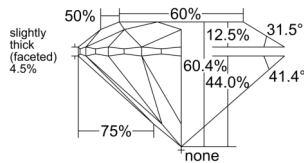

GIA®

FACSIMILE

GIA REPORT 7523908421

Verify this report at GIA.edu

GIA NATURAL DIAMOND DOSSIER®

July 24, 2025
GIA Report Number 7523908421
Shape and Cutting Style ..... Round Brilliant
Measurements ..... 5.44 - 5.47 x 3.30 mm

GRADING RESULTS

Carat Weight ..... 0.60 carat
Color Grade ..... F
Clarity Grade S11
Cut Grade ..... Excellent

ADDITIONAL GRADING INFORMATION

Polish ..... Excellent
Symmetry ..... Excellent
Fluorescence ..... None
Clarity Characteristics ..... Crystal, Cloud
Inscription(s): GIA 7523908421

PROPORTIONS

Profile to actual proportions

GRADING SCALES

GIA COLOR SCALE	GIA CLARITY SCALE	GIA CUT SCALE
D	FLAWLESS	EXCELLENT
E	INTERNALLY FLAWLESS	
F	VVS₁	VERY GOOD
G		
H	VS₁	GOOD
I		
J	SI₁	FAIR
K		
L	I₁	POOR
M		
N	I₂	
O	I₃	
P		
Q		
R		
S		
T		
U		
V		
W		
X		
Y		
Z