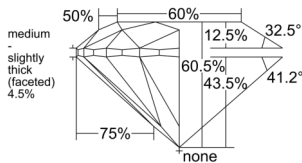

GIA®

FACSIMILE

GIA REPORT 7523749460

Verify this report at GIA.edu

GIA NATURAL DIAMOND DOSSIER®

July 09, 2025
GIA Report Number 7523749460
Shape and Cutting Style ..... Round Brilliant
Measurements ..... 5.72 - 5.76 x 3.47 mm

GRADING RESULTS

Carat Weight ..... 0.70 carat
Color Grade ..... F
Clarity Grade VS2
Cut Grade ..... Excellent

ADDITIONAL GRADING INFORMATION

Polish ..... Excellent
Symmetry ..... Excellent
Fluorescence ..... None
Clarity Characteristics..... Cloud, Crystal, Feather
Inscription(s): GIA 7523749460

PROPORTIONS

Profile to actual proportions