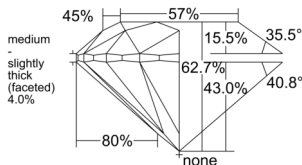

GIA®

FACSIMILE

GIA REPORT 7523719415

Verify this report at GIA.edu

GIA NATURAL DIAMOND DOSSIER®

July 21, 2025
GIA Report Number 7523719415
Shape and Cutting Style ..... Round Brilliant
Measurements ..... 6.01 - 6.05 x 3.78 mm

GRADING RESULTS

Carat Weight ..... 0.85 carat
Color Grade ..... F
Clarity Grade VVS1
Cut Grade ..... Excellent

ADDITIONAL GRADING INFORMATION

Polish ..... Excellent
Symmetry ..... Excellent
Fluorescence ..... None
Clarity Characteristics ..... Cloud, Feather
Inscription(s): GIA 7523719415

PROPORTIONS

Profile to actual proportions