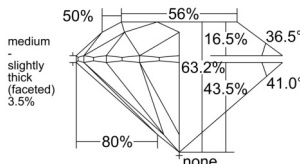

GIA®

FACSIMILE

GIA REPORT

7523616292

Verify this report at GIA.edu

GIA NATURAL DIAMOND DOSSIER®

June 25, 2025
GIA Report Number 7523616292
Shape and Cutting Style ..... Round Brilliant
Measurements ..... 5.32 - 5.38 x 3.38 mm

GRADING RESULTS

Carat Weight ..... 0.60 carat
Color Grade ..... E
Clarity Grade S11
Cut Grade ..... Excellent

ADDITIONAL GRADING INFORMATION

Polish ..... Excellent
Symmetry ..... Very Good
Fluorescence ..... Medium Blue
Clarity Characteristics ..... Cloud, Crystal
Inscription(s): GIA 7523616292

PROPORTIONS

Profile to actual proportions

GRADING SCALES

GIA COLOR SCALE	GIA CLARITY SCALE	GIA CUT SCALE
Colorless	Flawless	Excellent
Near Colorless	Internally Flawless	
Faint	VVS₁	Very Good
Very Light	VVS₂	
Light	VS₁	Good
	VS₂	
	S1₁	Fair
	S1₂	
	I₁	Poor
	I₂	
	I₃