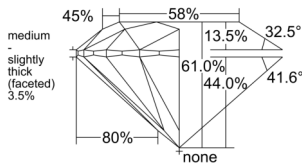

GIA®

FACSIMILE

GIA REPORT

7523485921

Verify this report at GIA.edu

GIA NATURAL DIAMOND DOSSIER®

June 14, 2025
GIA Report Number 7523485921
Shape and Cutting Style ..... Round Brilliant
Measurements ..... 4.88 - 4.90 x 2.98 mm

GRADING RESULTS

Carat Weight ..... 0.43 carat
Color Grade ..... D
Clarity Grade VS1
Cut Grade ..... Excellent

ADDITIONAL GRADING INFORMATION

Polish ..... Excellent
Symmetry ..... Excellent
Fluorescence ..... None
Clarity Characteristics ..... Crystal, Pinpoint
Inscription(s): GIA 7523485921

PROPORTIONS

Profile to actual proportions