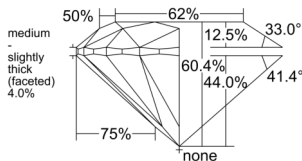

GIA®

FACSIMILE

GIA REPORT 7523450120

Verify this report at GIA.edu

GIA NATURAL DIAMOND DOSSIER®

June 17, 2025
GIA Report Number 7523450120
Shape and Cutting Style ..... Round Brilliant
Measurements ..... 5.70 - 5.74 x 3.46 mm

GRADING RESULTS

Carat Weight ..... 0.70 carat
Color Grade ..... F
Clarity Grade S11
Cut Grade ..... Excellent

ADDITIONAL GRADING INFORMATION

Polish ..... Excellent
Symmetry ..... Excellent
Fluorescence ..... Faint
Clarity Characteristics..... Crystal, Cloud, Cavity, Feather
Inspection(s): GIA 7523450120

PROPORTIONS

Profile to actual proportions