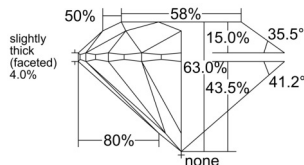

GIA®

FACSIMILE

GIA REPORT

7523391264

Verify this report at GIA.edu

GIA NATURAL DIAMOND DOSSIER®

June 05, 2025
GIA Report Number 7523391264
Shape and Cutting Style ..... Round Brilliant
Measurements ..... 5.59 - 5.64 x 3.54 mm

GRADING RESULTS

Carat Weight ..... 0.70 carat
Color Grade ..... H
Clarity Grade SI2
Cut Grade ..... Excellent

ADDITIONAL GRADING INFORMATION

Polish ..... Excellent
Symmetry ..... Excellent
Fluorescence ..... None
Clarity Characteristics ..... Feather, Crystal
Inscription(s): GIA 7523391264

PROPORTIONS

Profile to actual proportions

GRADING SCALES

GIA COLOR SCALE

COLOURESS	D
	E
	F
	G
	H
NEAR COLOURESS	I
	J
	K
	L
FAIN	M
	N
	O
	P
VERY LIGHT	Q
	R
	S
	T
	U
	V
	W
	X
	Y
LIGHT	Z

GIA CLARITY SCALE

FLAWLESS	INTERNAL FLAWLESS	
		FLAWLESS
VERY VERY SLIGHTLY INCLUDED	VVS₁	
	VVS₂	
VERY SLIGHTLY INCLUDED	VS₁	
	VS₂	
SLIGHTLY INCLUDED	SI₁	
	SI₂	
INCLUDED	I₁	
	I₂	
	I₃	

GIA CUT SCALE

EXCELLENT
VERY GOOD
GOOD
FAIR
POOR