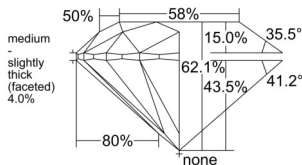

GIA®

FACSIMILE

GIA REPORT 7523371176

Verify this report at GIA.edu

GIA NATURAL DIAMOND DOSSIER®

June 03, 2025
GIA Report Number 7523371176
Shape and Cutting Style ..... Round Brilliant
Measurements ..... 4.47 - 4.49 x 2.78 mm

GRADING RESULTS

Carat Weight ..... 0.34 carat
Color Grade ..... E
Clarity Grade VVS2
Cut Grade ..... Excellent

ADDITIONAL GRADING INFORMATION

Polish ..... Excellent
Symmetry ..... Excellent
Fluorescence ..... None
Clarity Characteristics ..... Pinpoint, Cloud
Inscription(s): GIA 7523371176

PROPORTIONS

GRADING SCALES

GIA COLOR SCALE	GIA CLARITY SCALE	GIA CUT SCALE	
D	FLAWLESS	EXCELLENT	
E	INTERNALLY FLAWLESS		
F		VVS₁	VERY GOOD
G	VVS₂		
H	VS₁	GOOD	
I	VS₂		
J	SI₁	FAIR	
K	SI₂		
L	I₁	POOR	
M	I₂		
N	I₃		
O			
P			
Q			
R			
S			
T			
U			
V			
W			
X			
Y			
Z